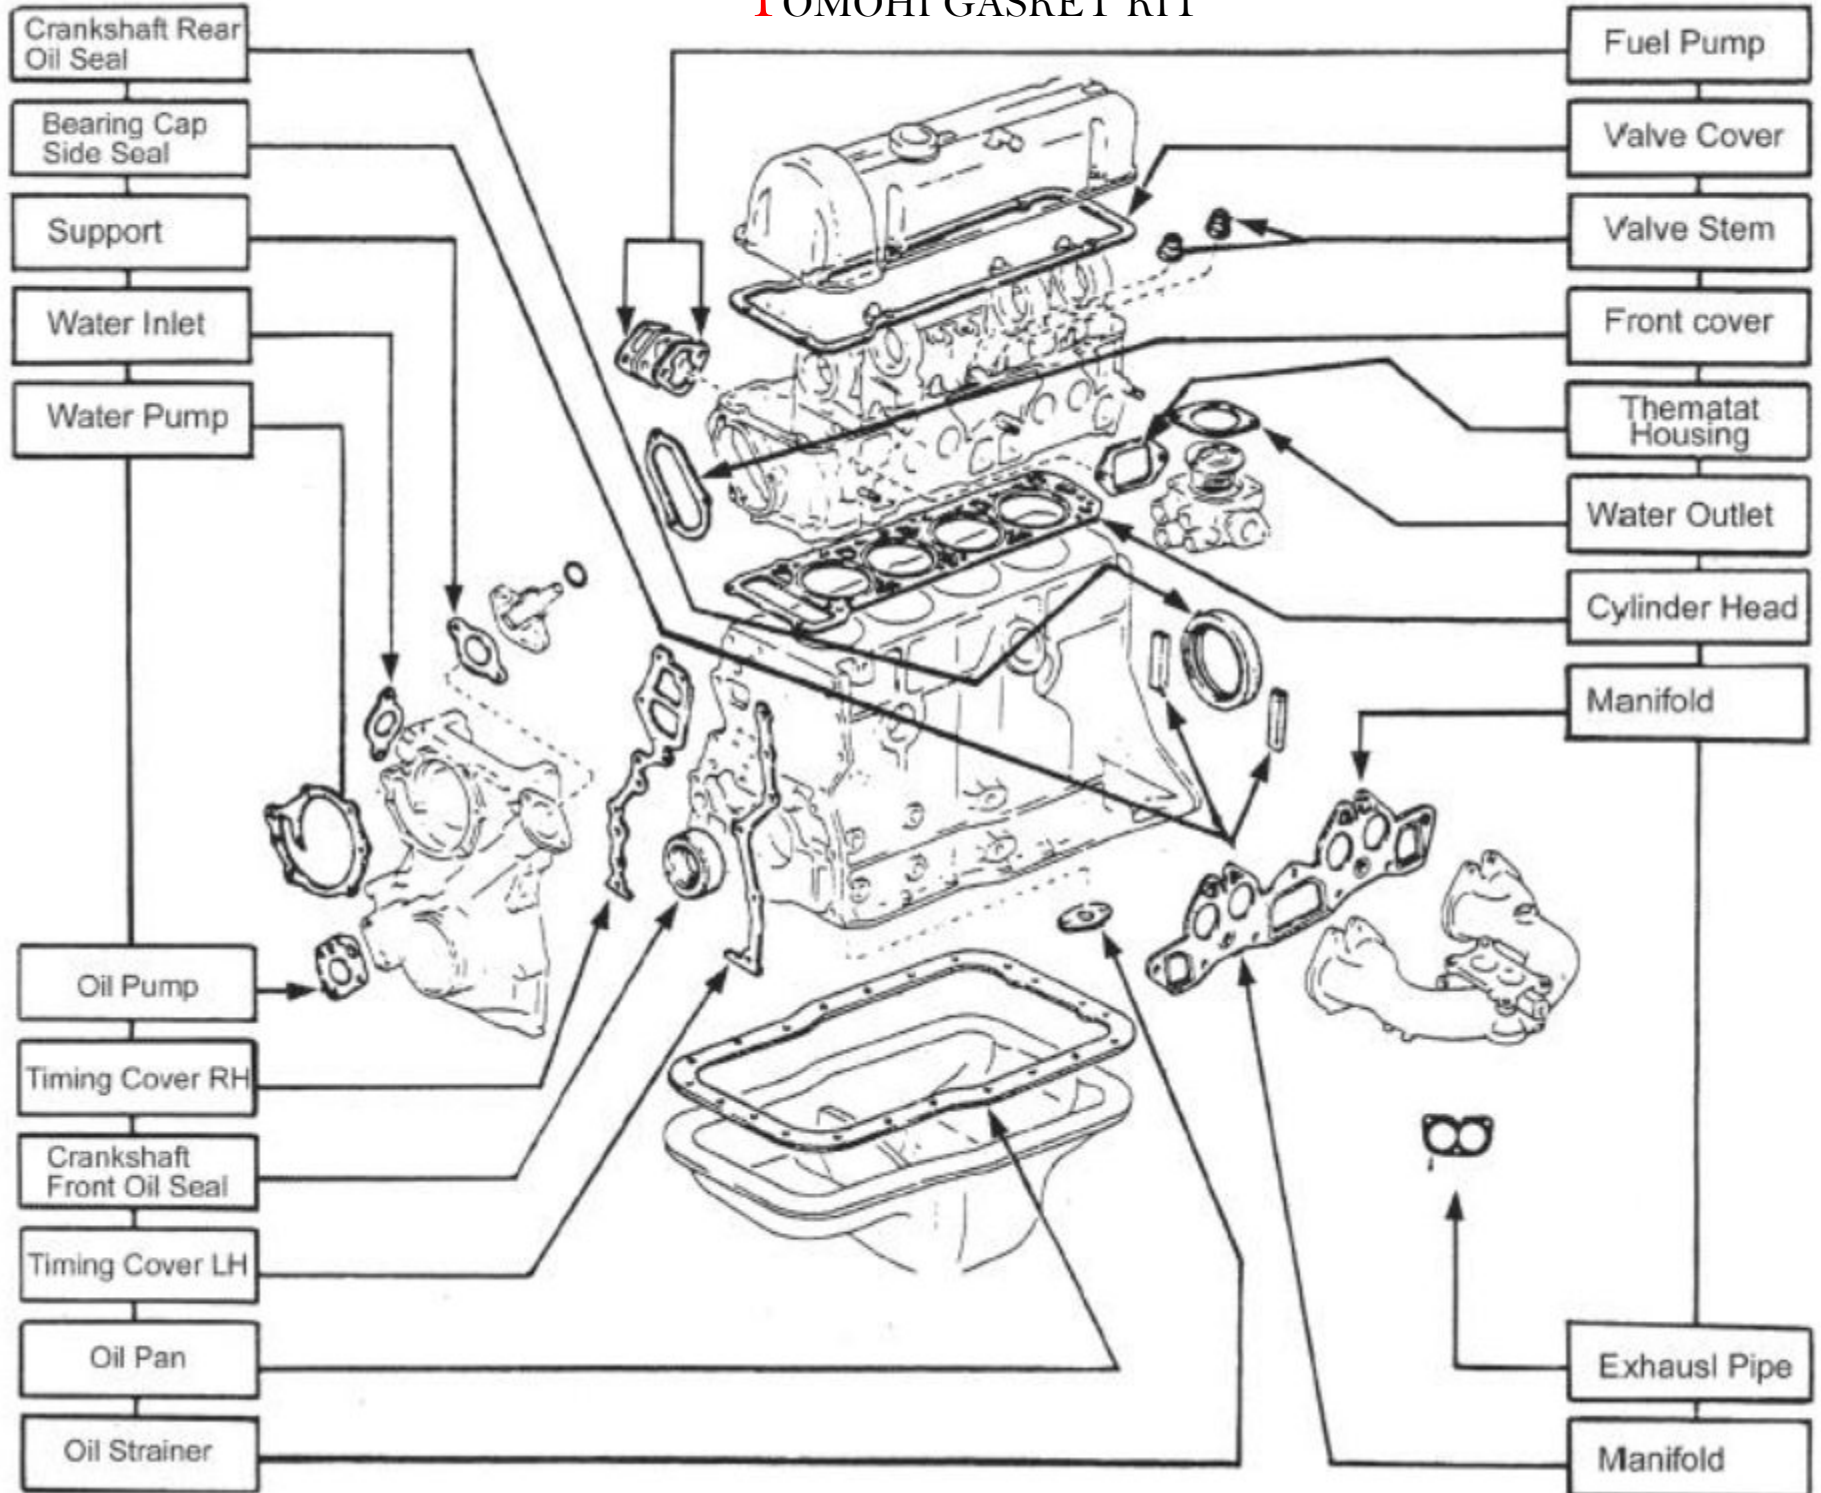

GASKETS USED IN AN AUTOMOBILE ENGINE

TOMOHI GASKET KIT